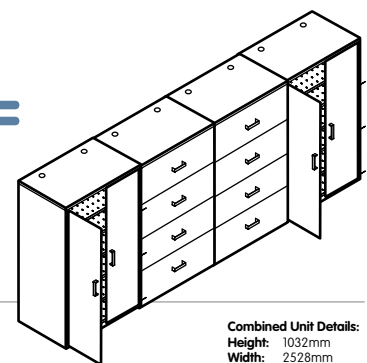

Combined Unit Details:
Height: 516mm
Width: 632mm
Depth: 400mm

2.

BC12-M/W
Base Cabinet

+

x2

BA2-M/W
Wooden Drawer 600mm

=

1x BC12-M/W • 2x BA2-M/W

=

1x BC12-M/W • 1x BA2-M/W • 2x BA3-M/W

Combined Unit Details:
Height: 516mm
Width: 632mm
Depth: 400mm

Available In:

Bedroom Furniture options

1.

x3

x5

Combined Unit Details:
Height: 1032mm
Width: 2528mm
Depth: 400mm

12.

x4

x8

x4

x4

BC11-M/W
Base Cabinet

BA2-M/W
Wooden Drawer 600mm

BA13
Metal Shoe Shelves

BA4-M/W
Wooden Door

4x BC11-M/W • 8x BA2-M/W • 4x BA13 • 4x BA4-M/W

Combined Unit Details:
Height: 1032mm
Width: 2528mm
Depth: 400mm