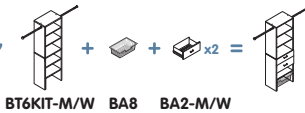

BT1-M/W	BT2-M/W	BT4-M/W	BT5KIT-M/W	BT6KIT-M/W
BASE TOWER	BASE TOWER	BASE TOWER	BASE TOWER KIT	BASE TOWER KIT
H: 1032mm	H: 1032mm	H: 1032mm	H: 2064mm	H: 2064mm
W: 316mm	W: 632mm	W: 732mm	W: 316mm	W: 632mm
D: 400mm	D: 400mm	D: 521mm	D: 400mm	D: 400mm

Wall Mounted Example

Base Cabinets

Free Standing

BC10-M/W
BASE CABINET
H: 1032mm
W: 316mm
D: 400mm

BC11-M/W
BASE CABINET
H: 1032mm
W: 632mm
D: 400mm

BC12-M/W
BASE CABINET
H: 516mm
W: 632mm
D: 400mm

Base Cabinet Combination Examples