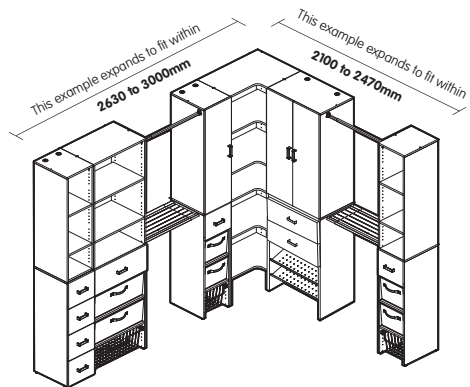

Combined Unit Details:
Height: 2064mm
Depth: 400mm

3.

BT2-M/W
Base Tower

BA11
ADJ Hanging Rod

BA12
ADJ Hanging Shelf

BA13
Metal Shoe Shelves

BA2-M/W
Wooden Drawer 600mm

4x BT2-M/W • 2x BA11 • 1x BA12-M/W • 1x BA13 • 2x BA2-M/W

This example expands to fit within
2530 to 3250mm

Combined Unit Details:
Height: 2064mm
Depth: 400mm

Available In:

Large Walk-In Wardrobe options

1.

=

6x BA1-M/W • 3x BA2-M/W • 3x BA4-M/W • 2x BA6-M/W • 2x BA7 • 1x BA8 • 4x BA9-B/G • 2x BA10-B/G
• 2x BA11 • 2x BA12 • 1x BA13 • 6x BT1-M/W • 3x BT2-M/W • 2x BT4-M/W • 1x BC11-M/W