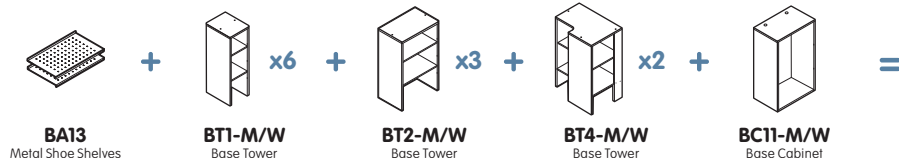

BA2-M/W
Wooden Drawer 600mm

BA13
Metal Shoe Shelves

BA4-M/W
Wooden Door

4x BC11-M/W • 8x BA2-M/W • 4x BA13 • 4x BA4-M/W

Combined Unit Details:
Height: 1032mm
Width: 2528mm
Depth: 400mm

Available In:

Large Walk-In Wardrobe Storage Option

6x BA1-M/W • 3x BA2-M/W • 3x BA4-M/W • 2x BA6-M/W • 2x BA7 • 1x BA8 • 4x BA9-B/G • 2x BA10-B/G
 • 2x BA11 • 2x BA12 • 1x BA13 • 6x BT1-M/W • 3x BT2-M/W • 2x BT4-M/W • 1x BC11-M/W

Combined Unit Details:
Height: 2064mm
Depth: 400mm