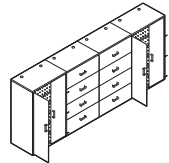

Combined Unit Details:
Height: 2064mm
Depth: 400mm

Example - Bedroom Furniture option

Available in:
 Maple
 White

x4 +

x8 +

x4 +

x4 =

BC11-M/W
Base Cabinet