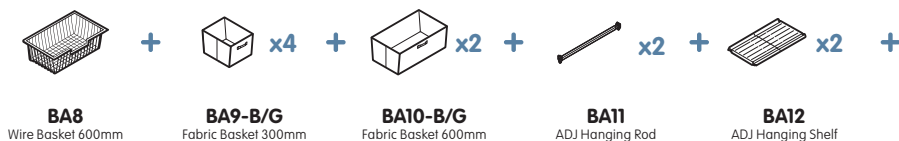

BA2-M/W
Wooden Drawer 600mm

BA13
Metal Shoe Shelves

BA4-M/W
Wooden Door

4x BC11-M/W • 8x BA2-M/W • 4x BA13 • 4x BA4-M/W

Combined Unit Details:
Height: 1032mm
Width: 2528mm
Depth: 400mm

Available In:

Large Walk-In Wardrobe Storage Option