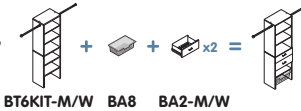

BT1-M/W	BT2-M/W	BT4-M/W	BT5KIT-M/W	BT6KIT-M/W
BASE TOWER	BASE TOWER	BASE TOWER	BASE TOWER KIT	BASE TOWER KIT
H: 1032mm	H: 1032mm	H: 1032mm	H: 2064mm	H: 2064mm
W: 316mm	W: 632mm	W: 732mm	W: 316mm	W: 632mm
D: 400mm	D: 400mm	D: 521mm	D: 400mm	D: 400mm

Wall Mounted Example