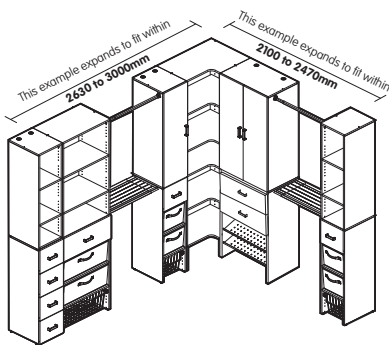

BA2-M/W
Wooden Drawer 600mm

BA13
Metal Shoe Shelves

BA4-M/W
Wooden Door

4x BC11-M/W • 8x BA2-M/W • 4x BA13 • 4x BA4-M/W

Combined Unit Details:
Height: 1032mm
Width: 2528mm
Depth: 400mm

Available In:

Large Walk-In Wardrobe Storage Option