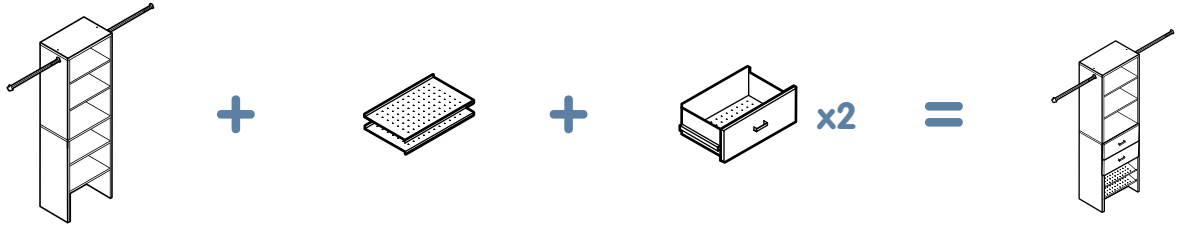

This example expands to fit within  
**1900 to 2600mm**

**Combined Unit Details:**  
Height: 2064mm  
Depth: 400mm

**4.**

**BT6KIT-M/W**  
Base Tower Kit

**BA10-B/G**  
Fabric Basket 600mm

**BA13**  
ADJ Hanging Shelf

1x BT6KIT-M/W • 2x BA10-B/G • 2x BA13

This example expands to fit within  
**1900 to 2600mm**

**Combined Unit Details:**  
Height: 2064mm  
Depth: 400mm

Available In:

### Double Door Wardrobe options

1.

**BT6KIT-M/W**  
Base Tower Kit

**BA13**  
Metal Shoe Shelves

**BA2-M/W**  
Wooden Drawer 600mm

1x BT6KIT-M/W • 1x BA13 • 2x BA2-M/W

This example expands to fit within  
1900 to 2600mm

**Combined Unit Details:**  
Height: 2064mm  
Depth: 400mm

2.

**BT2-M/W**  
Base Tower

**BA11**  
ADJ Hanging Rod

**BA2-M/W**  
Wooden Drawer 600mm

**BC12-M/W**  
Base Cabinet

**BA13**  
Metal Shoe Shelves

4x BT2-M/W • 2x BA11 • 4x BA2-M/W • 2x BC12-M/W • 2x BA13