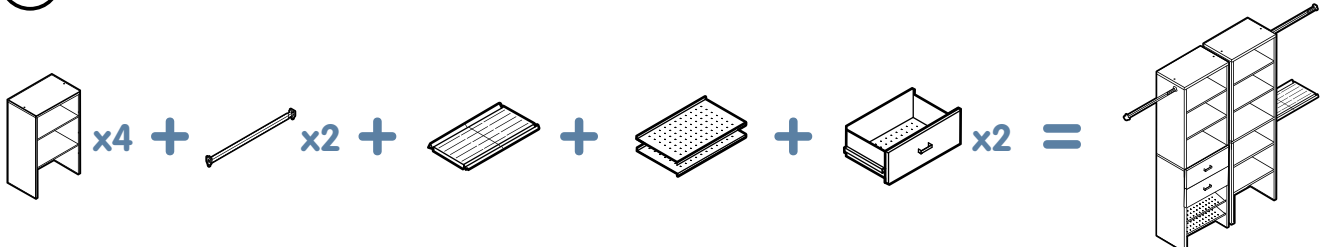

### Double Door Wardrobe options

1.

**BT6KIT-M/W**  
Base Tower Kit

**BA13**  
Metal Shoe Shelves

**BA2-M/W**  
Wooden Drawer 600mm

1x BT6KIT-M/W • 1x BA13 • 2x BA2-M/W

This example expands to fit within  
1900 to 2600mm

**Combined Unit Details:**  
Height: 2064mm  
Depth: 400mm

2.

**BT2-M/W**  
Base Tower

**BA11**  
ADJ Hanging Rod

**BA2-M/W**  
Wooden Drawer 600mm

**BC12-M/W**  
Base Cabinet

**BA13**  
Metal Shoe Shelves

4x BT2-M/W • 2x BA11 • 4x BA2-M/W • 2x BC12-M/W • 2x BA13

This example expands to fit within  
2530 to 3250mm

**Combined Unit Details:**  
Height: 2064mm  
Depth: 400mm

3.

**BT2-M/W**  
Base Tower

**BA11**  
ADJ Hanging Rod

**BA12**  
ADJ Hanging Shelf

**BA13**  
Metal Shoe Shelves