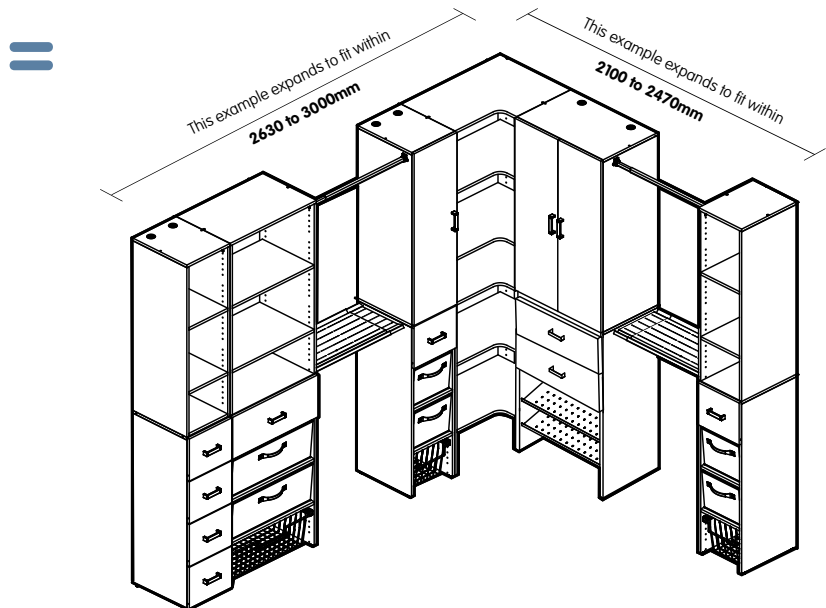

This example expands to fit within  
2530 to 3250mm

**Combined Unit Details:**  
Height: 2064mm  
Depth: 400mm

3.

**BT2-M/W**  
Base Tower

**BA11**  
ADJ Hanging Rod

**BA12**  
ADJ Hanging Shelf

**BA13**  
Metal Shoe Shelves

**BA2-M/W**  
Wooden Drawer 600mm

4x BT2-M/W • 2x BA11 • 1x BA12-M/W • 1x BA13 • 2x BA2-M/W

This example expands to fit within  
2530 to 3250mm

**Combined Unit Details:**  
Height: 2064mm  
Depth: 400mm

Available In:

### Large Walk-In Wardrobe options

6x BA1-M/W • 3x BA2-M/W • 3x BA4-M/W • 2x BA6-M/W • 2x BA7 • 1x BA8 • 4x BA9-B/G • 2x BA10-B/G • 2x BA11  
• 2x BA12 • 1x BA13 • 6x BT1-M/W • 3x BT2-M/W • 2x BT4-M/W • 1x BC11-M/W