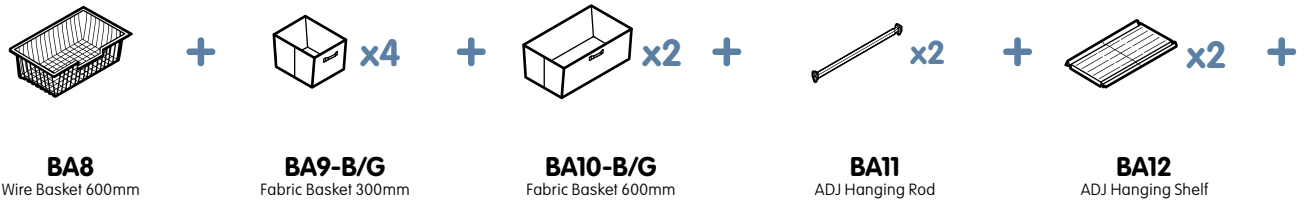

This example expands to fit within  
2530 to 3250mm

**Combined Unit Details:**  
Height: 2064mm  
Depth: 400mm

3.

**BT2-M/W**  
Base Tower

**BA11**  
ADJ Hanging Rod

**BA12**  
ADJ Hanging Shelf

**BA13**  
Metal Shoe Shelves

**BA2-M/W**  
Wooden Drawer 600mm

4x BT2-M/W • 2x BA11 • 1x BA12-M/W • 1x BA13 • 2x BA2-M/W

This example expands to fit within  
2530 to 3250mm

**Combined Unit Details:**  
Height: 2064mm  
Depth: 400mm

Available In:

### Large Walk-In Wardrobe options

6x BA1-M/W • 3x BA2-M/W • 3x BA4-M/W • 2x BA6-M/W • 2x BA7 • 1x BA8 • 4x BA9-B/G • 2x BA10-B/G • 2x BA11  
• 2x BA12 • 1x BA13 • 6x BT1-M/W • 3x BT2-M/W • 2x BT4-M/W • 1x BC11-M/W