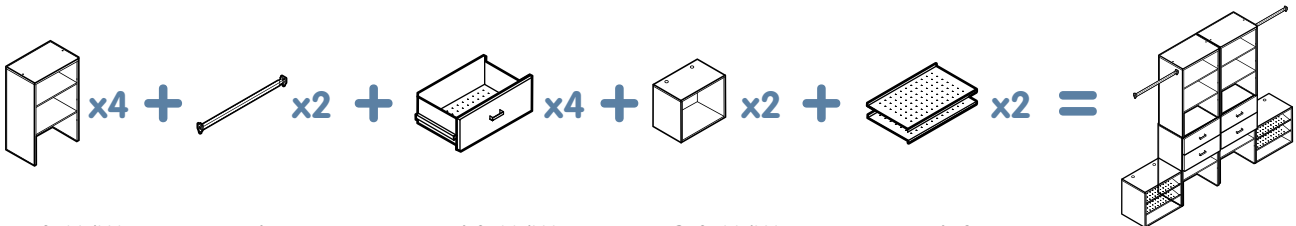

1x BT6KIT-M/W • 2x BA10-B/G • 2x BA13

This example expands to fit within  
**1900 to 2600mm**

**Combined Unit Details:**  
Height: 2064mm  
Depth: 400mm

Available In:

### Double Door Wardrobe options

1.

**BT6KIT-M/W**  
Base Tower Kit

**BA13**  
Metal Shoe Shelves

**BA2-M/W**  
Wooden Drawer 600mm

1x BT6KIT-M/W • 1x BA13 • 2x BA2-M/W

This example expands to fit within  
1900 to 2600mm

**Combined Unit Details:**  
Height: 2064mm  
Depth: 400mm

2.

**BT2-M/W**  
Base Tower

**BA11**  
ADJ Hanging Rod

**BA2-M/W**  
Wooden Drawer 600mm

**BC12-M/W**  
Base Cabinet

**BA13**  
Metal Shoe Shelves

4x BT2-M/W • 2x BA11 • 4x BA2-M/W • 2x BC12-M/W • 2x BA13

This example expands to fit within  
2530 to 3250mm

**Combined Unit Details:**  
Height: 2064mm  
Depth: 400mm

3.

**BT2-M/W**  
Base Tower

**BA11**  
ADJ Hanging Rod

**BA12**  
ADJ Hanging Shelf

**BA13**  
Metal Shoe Shelves