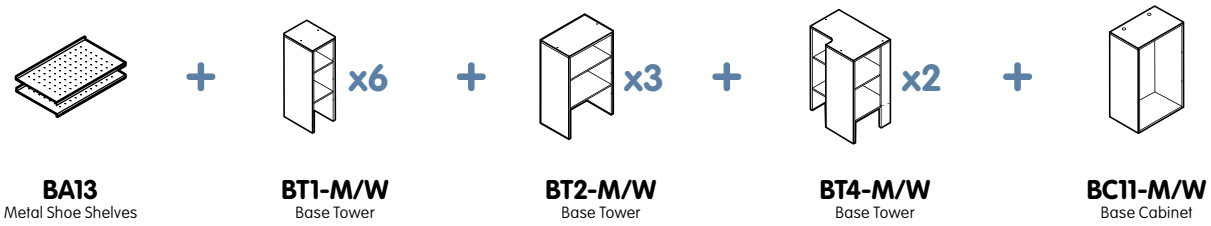

This example expands to fit within  
2530 to 3250mm

**Combined Unit Details:**  
Height: 2064mm  
Depth: 400mm

3.

**BT2-M/W**  
Base Tower

**BA11**  
ADJ Hanging Rod

**BA12**  
ADJ Hanging Shelf

**BA13**  
Metal Shoe Shelves

**BA2-M/W**  
Wooden Drawer 600mm

4x BT2-M/W • 2x BA11 • 1x BA12-M/W • 1x BA13 • 2x BA2-M/W

This example expands to fit within  
2530 to 3250mm

**Combined Unit Details:**  
Height: 2064mm  
Depth: 400mm

Available In:

### Large Walk-In Wardrobe options

6x BA1-M/W • 3x BA2-M/W • 3x BA4-M/W • 2x BA6-M/W • 2x BA7 • 1x BA8 • 4x BA9-B/G • 2x BA10-B/G • 2x BA11  
• 2x BA12 • 1x BA13 • 6x BT1-M/W • 3x BT2-M/W • 2x BT4-M/W • 1x BC11-M/W